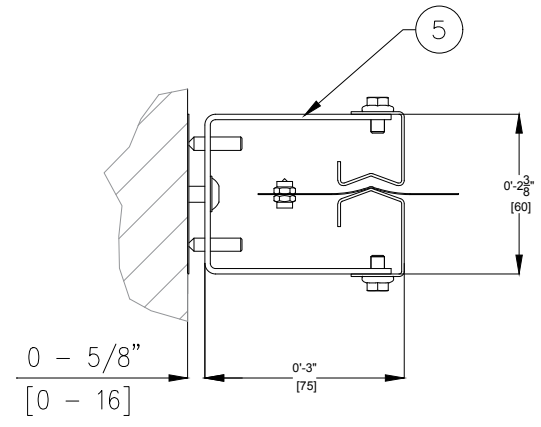

D

E

CROSS SECTION FD-1
VIEW B-B

CROSS SECTION FD-2
SECTION B-B

CROSS SECTION FD-3
VIEW B-B

OVERVIEW
SIDE GUIDES

PIN ON CURTAIN

BOTTOM BAR "DP"

SD/1/SI/X/G/WIDTH/HEIGHT/1/0/X/DP/FD/X/Z/X	QTY: XX UNITS	QUOTE NUMBER: M-XXXX	SCALE: DO NOT SCALE
JOB: GENERIC DRAWINGS	CUSTOMER:		
SIZE: WIDTH x HEIGHT [WIDTHmm x HEIGHTmm]	WEIGHT: TBD	SMOKE CURTAIN SD/60-180	
DATE: 2021-11-12	DRAWING NO. 2/2		
DRAWN BY: DAVID GUEVARA			