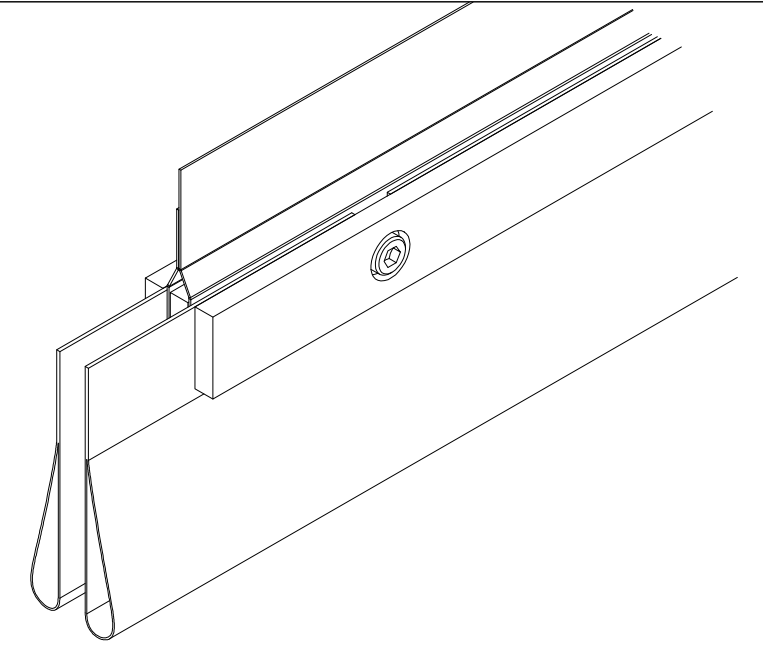

D

E

CROSS SECTION FD-1
VIEW B-B

CROSS SECTION FD-2
SECTION B-B

CROSS SECTION FD-3
VIEW B-B

OVERVIEW
SIDE GUIDES

PIN ON CURTAIN

BOTTOM BAR "DP"

F

F

1. SINGLE LARGE-SIZE HEADBOX, TYPE SI-L	SHOP FINISH:
2. ROLLER BAR WITH GRAVITY DOWN AND 48 VDC DRIVE UP	COMPLETE HEADBOX, SIDE GUIDES & BOTTOM BAR
3. SMOKE-SEALED CURTAIN UL10D+UL1784 (60-180 MINUTES)	POLYESTER POWDER COATING SEMI-GLOSS - 70% GLOSS
4. SMOKE-SEALED BOTTOM BAR "DP"	RAL9010 - PURE WHITE
5. SIDE GUIDES, TYPE "FD"	
6. OPTIONAL WALL OR CEILING MOUNTING BRACKETS	