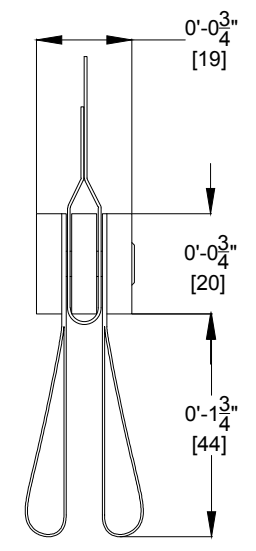

CUSTOMER:

SIZE: WIDTH x HEIGHT
[WIDTHmm x HEIGHTmm]

WEIGHT: TBD

DATE: 2021-04-29

DRAWN BY: DAVID GUEVARA

QTY: XX UNITS

QUOTE NUMBER: M-XXXX

SCALE: DO NOT SCALE

D

E

CROSS SECTION FD-1
VIEW B-B

CROSS SECTION FD-2
SECTION B-B

CROSS SECTION FD-3
VIEW B-B

OVERVIEW
SIDE GUIDES

PIN ON CURTAIN

BOTTOM BAR "DP"

SD/1/SI/X/G/WIDTH/HEIGHT/1/0/X/DP/FD/X/Z/X	QTY: XX UNITS	QUOTE NUMBER: M-XXXX	SCALE: DO NOT SCALE
JOB: GENERIC DRAWINGS	CUSTOMER:		
SIZE: WIDTH x HEIGHT [WIDTHmm x HEIGHTmm]	WEIGHT: TBD	SMOKE CURTAIN SD/60-180	
DATE: 2021-11-12	DRAWING NO. 2/2		
DRAWN BY: DAVID GUEVARA			

NOMENCLATURE		QTY:	QUOTE NUMBER:	SCALE
SD/1/SI/X/G/WIDTH/HEIGHT/1/0/X/DP/FD/X/Z/X		XX UNITS	M-XXXX	DO NOT SCALE
JOB: GENERIC DRAWINGS		CUSTOMER:		
CUSTOMER:		 5711 THOMAS ROAD CANANDAIGUA, NY 14424 (585) 412-2179 www.firecurtaintechnologies.com		
SIZE: WIDTH x HEIGHT [WIDTHmm x HEIGHTmm]	WEIGHT: TBD	SMOKE CURTAIN SD/60-180		
DATE: 2021-11-12	DRAWING NO. 2/2			
DRAWN BY: DAVID GUEVARA				