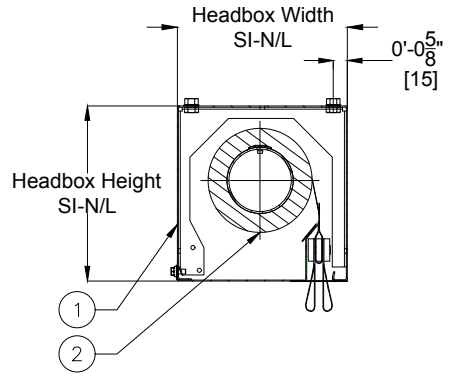

D

E

CROSS SECTION FD-1
VIEW B-B

CROSS SECTION FD-2
SECTION B-B

CROSS SECTION FD-3
VIEW B-B

OVERVIEW
SIDE GUIDES

PIN ON CURTAIN

BOTTOM BAR "DP"

F

F

1. SINGLE LARGE-SIZE HEADBOX, TYPE SI-L	SHOP FINISH:
2. ROLLER BAR WITH GRAVITY DOWN AND 48 VDC DRIVE UP	COMPLETE HEADBOX, SIDE GUIDES & BOTTOM BAR
3. SMOKE-SEALED CURTAIN UL10D+UL1784 (60-180 MINUTES)	POLYESTER POWDER COATING SEMI-GLOSS - 70% GLOSS
4. SMOKE-SEALED BOTTOM BAR "DP"	RAL9010 - PURE WHITE
5. SIDE GUIDES, TYPE "FD"	
6. OPTIONAL WALL OR CEILING MOUNTING BRACKETS	

SD/1/SI/X/G/WIDTH/HEIGHT/1/0/X/DP/FD/X/Z/X	QTY: XX UNITS	QUOTE NUMBER: M-XXXX	SCALE: DO NOT SCALE
JOB: GENERIC DRAWINGS	CUSTOMER:		
SIZE: WIDTH x HEIGHT [WIDTHmm x HEIGHTmm]	WEIGHT: TBD	SMOKE CURTAIN SD/60-180	
DATE: 2021-11-12	DRAWING NO. 2/2		
DRAWN BY: DAVID GUEVARA			