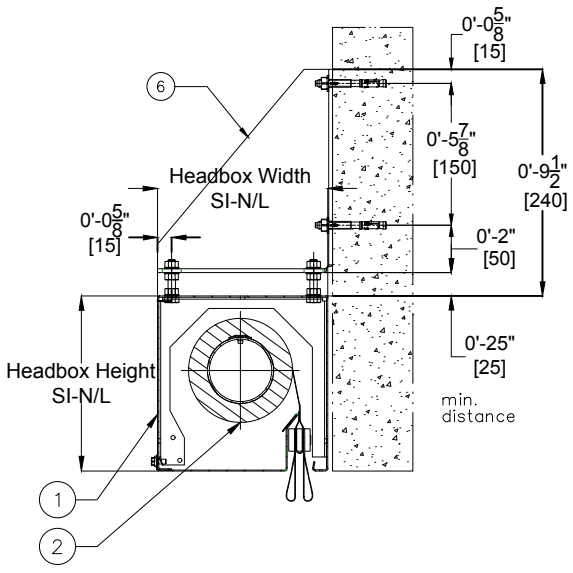

D

E

CROSS SECTION FD-1
VIEW B-B

CROSS SECTION FD-2
SECTION B-B

CROSS SECTION FD-3
VIEW B-B

OVERVIEW
SIDE GUIDES

PIN ON CURTAIN

BOTTOM BAR "DP"

F

F

1. SINGLE LARGE-SIZE HEADBOX, TYPE SI-L	SHOP FINISH:
2. ROLLER BAR WITH GRAVITY DOWN AND 48 VDC DRIVE UP	COMPLETE HEADBOX, SIDE GUIDES & BOTTOM BAR
3. SMOKE-SEALED CURTAIN UL10D+UL1784 (60-180 MINUTES)	POLYESTER POWDER COATING SEMI-GLOSS - 70% GLOSS
4. SMOKE-SEALED BOTTOM BAR "DP"	RAL9010 - PURE WHITE
5. SIDE GUIDES, TYPE "FD"	
6. OPTIONAL WALL OR CEILING MOUNTING BRACKETS	