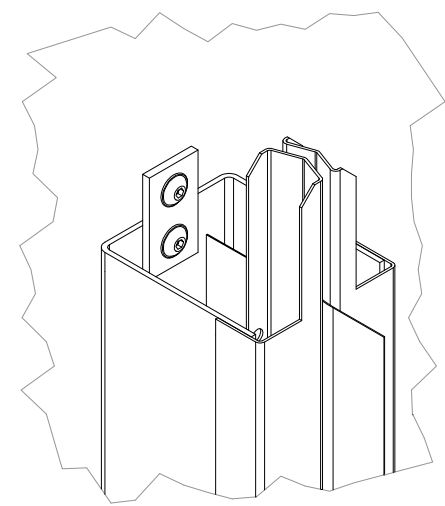

D

E

CROSS SECTION FD-1
VIEW B-B

CROSS SECTION FD-2
SECTION B-B

CROSS SECTION FD-3
VIEW B-B

OVERVIEW
SIDE GUIDES

PIN ON CURTAIN

BOTTOM BAR "DP"

F

F

1. SINGLE LARGE-SIZE HEADBOX, TYPE SI-L	SHOP FINISH:
2. ROLLER BAR WITH GRAVITY DOWN AND 48 VDC DRIVE UP	COMPLETE HEADBOX, SIDE GUIDES & BOTTOM BAR
3. SMOKE-SEALED CURTAIN UL10D+UL1784 (60-180 MINUTES)	POLYESTER POWDER COATING SEMI-GLOSS - 70% GLOSS
4. SMOKE-SEALED BOTTOM BAR "DP"	RAL9010 - PURE WHITE
5. SIDE GUIDES, TYPE "FD"	
6. OPTIONAL WALL OR CEILING MOUNTING BRACKETS	