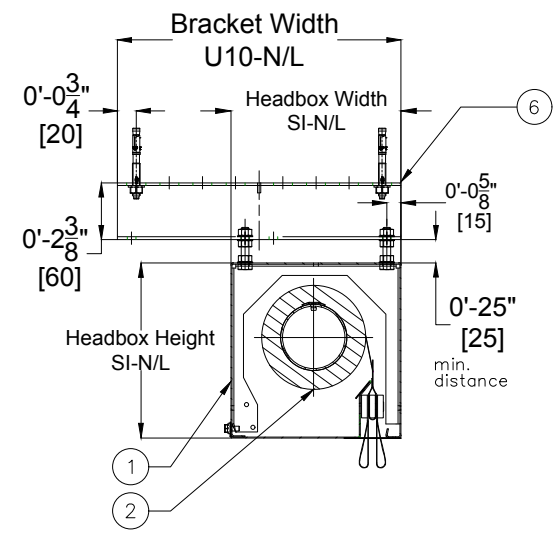

D

E

CROSS SECTION FD-1
VIEW B-B

CROSS SECTION FD-2
SECTION B-B

CROSS SECTION FD-3
VIEW B-B

OVERVIEW
SIDE GUIDES

PIN ON CURTAIN

BOTTOM BAR "DP"

SD/1/SI/X/G/WIDTH/HEIGHT/1/0/X/DP/FD/X/Z/X	QTY: XX UNITS	QUOTE NUMBER: M-XXXX	SCALE: DO NOT SCALE
JOB: GENERIC DRAWINGS	CUSTOMER:		
SIZE: WIDTH x HEIGHT [WIDTHmm x HEIGHTmm]	WEIGHT: TBD	SMOKE CURTAIN SD/60-180	
DATE: 2021-11-12	DRAWING NO. 2/2		
DRAWN BY: DAVID GUEVARA			