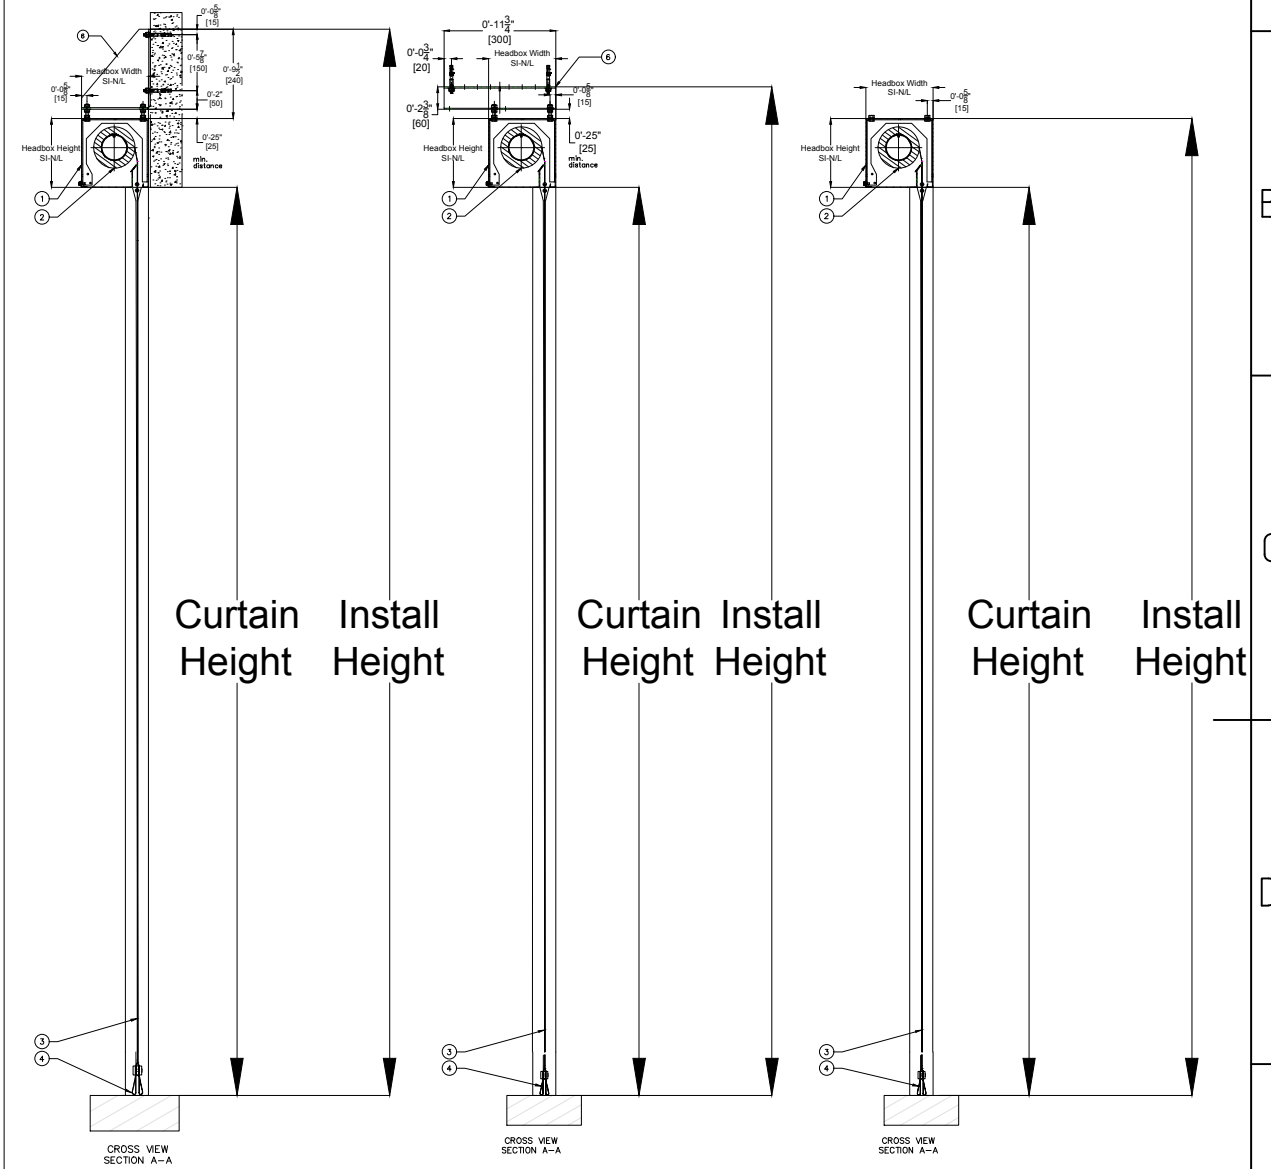

RevNo	Revision note	Date	Signature	Checked

- 1. SINGLE LARGE-SIZE HEADBOX, TYPE SI-L
- 2. ROLLER BAR WITH GRAVITY DOWN AND 48 VDC DRIVE UP
- 3. SMOKE-SEALED CURTAIN UL10D+UL1784 (60-180 MINUTES)
- 4. SMOKE-SEALED BOTTOM BAR "DP"
- 5. SIDE GUIDES, TYPE "FD"
- 6. OPTIONAL WALL OR CEILING MOUNTING BRACKETS

- SHOP FINISH:
- COMPLETE HEADBOX, SIDE GUIDES & BOTTOM BAR
 - POLYESTER POWDER COATING SEMI-GLOSS - 70% GLOSS
 - RAL9010 - PURE WHITE

NOMENCLATURE
SD/1/SI/X/G/WIDTH/HEIGHT/1/0/X/DP/FD/X/Z/X

JOB: GENERIC DRAWINGS