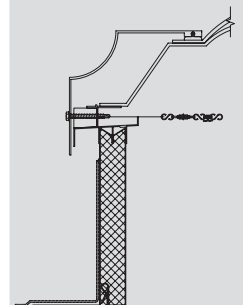

## DIMENSIONS

### Standard Shrink-Out Smoke Vent

Model	Curb Mount (PSOS) O.D. of Curb	Deck Mount* (PSO) Rough Opening
PSOS/PSO-5555	51" x 51"	48" x 48"
PSOS/PSO-5566	51" x 63"	48" x 60"
PSOS/PSO-5578	51" x 75"	48" x 72"
PSOS/PSO-5596	51" x 93"	48" x 90"
PSOS/PSO-55102	51" x 99"	48" x 96"
PSOS/PSO-6678	63" x 75"	60" X 72"
PSOS/PSO-6696	63" x 93"	60" X 90"
PSOS/PSO-66102	63" x 99"	60" X 96"

### ESFR Rated Shrink-Out Smoke Vent

Model	Curb Mount (PSOSFR) O.D. of Curb	Deck Mount* (PSOFR) Rough Opening
PSOSFR/PSOFR-5555	51" x 51"	48" x 48"
PSOSFR/PSOFR-5566	51" x 63"	48" x 60"
PSOSFR/PSOFR-5578	51" x 75"	48" x 72"
PSOSFR/PSOFR-5596	51" x 93"	48" x 90"
PSOSFR/PSOFR-55102	51" x 99"	48" x 96"
PSOSFR/PSOFR-6678	63" x 75"	60" X 72"
PSOSFR/PSOFR-6696	63" x 93"	60" X 90"
PSOSFR/PSOFR-66102	63" x 99"	60" X 96"

Curb Mount

Deck Mount

\*Available in 4in, 9in or 12in high curbs.