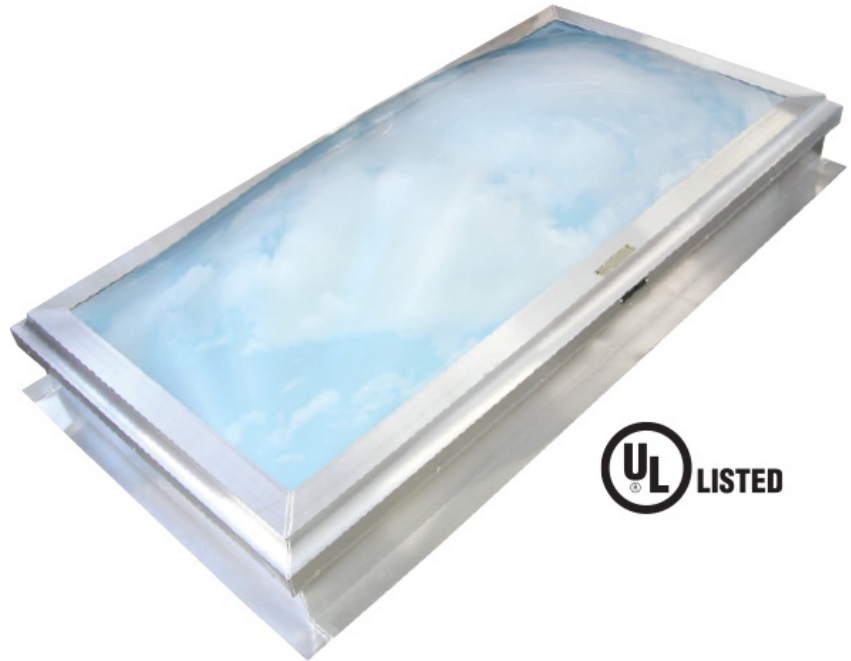

Acrylic double domes designed to automatically shrink in the event of a fire. These units are equipped with a fusible link activated release mechanism which will ensure the unit does not activate prior to reaching the fusible link temperature. These units are designed for use with an ESFR (Early Suppression, Fast Response) sprinkler system.

Fusible Link for Controlled Venting (PSO-FR, PSOS-FR):

- Option for Our PSO Unit
- Incorporates a Fusible Link for specific control of venting
- Allows Unit to Be Used with ESFR (Early Suppression Fast Response) Sprinkler Systems
- UL Tested and Approved
- Less Expensive Alternative to Mechanical Venting
- Available with 360° or 500° UL listed fusible links

GLAZING OPTIONS

Outer: Clear
#2412 Bronze

Inner: Clear
#2447 White

FINISH COLORS

- Mill (Standard Finish)
- Anodized – Clear, Bronze (Dark, Medium or Light)
- Kynar (Various colors)
- Baked Enamel (Various colors)

SAFETY CONSIDERATIONS

Wasco skylights are designed to withstand normal elements of the weather. They are not designed to withstand human impact or falling objects. These skylights should not be walked upon under any circumstances. The owner or designer should restrict access only to authorized personnel who have been adequately cautioned as to the location of the skylights and informed of the warning above, or said owner should provide protective guard rails or screens around the skylights.

DIMENSIONS

Standard Shrink-Out Smoke Vent

Model	Curb Mount (PSOS) O.D. of Curb	Deck Mount* (PSO) Rough Opening
PSOS/PSO-5555	51" x 51"	48" x 48"
PSOS/PSO-5566	51" x 63"	48" x 60"
PSOS/PSO-5578	51" x 75"	48" x 72"
PSOS/PSO-5596	51" x 93"	48" x 90"
PSOS/PSO-55102	51" x 99"	48" x 96"
PSOS/PSO-6678	63" x 75"	60" X 72"
PSOS/PSO-6696	63" x 93"	60" X 90"
PSOS/PSO-66102	63" x 99"	60" X 96"

ESFR Rated Shrink-Out Smoke Vent

Model	Curb Mount (PSOSFR) O.D. of Curb	Deck Mount* (PSOFR) Rough Opening
PSOSFR/PSOFR-5555	51" x 51"	48" x 48"
PSOSFR/PSOFR-5566	51" x 63"	48" x 60"
PSOSFR/PSOFR-5578	51" x 75"	48" x 72"
PSOSFR/PSOFR-5596	51" x 93"	48" x 90"
PSOSFR/PSOFR-55102	51" x 99"	48" x 96"
PSOSFR/PSOFR-6678	63" x 75"	60" X 72"
PSOSFR/PSOFR-6696	63" x 93"	60" X 90"
PSOSFR/PSOFR-66102	63" x 99"	60" X 96"